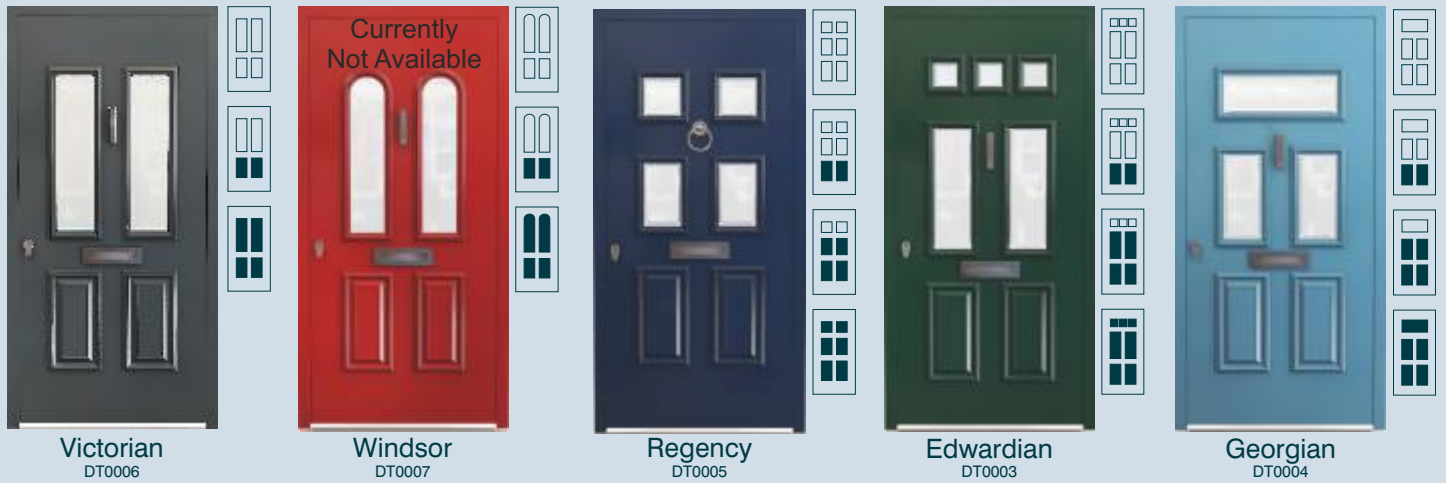

Sherbourne
DM0021

Eastleigh
DM0007

Currently
Not Available

Hambleton
DM0009

Canonbury
DM0005

Teddington
DM0024

Traditional Range

Cottage Range

Vintage Range

Please note that currently the glass and panel alternatives are not available. Door designs will be as shown in the colour image.

Colours

Luxury Plus doors are available in a range of colours and can be single or dual colour (different colours interior to exterior). Please see some examples below.